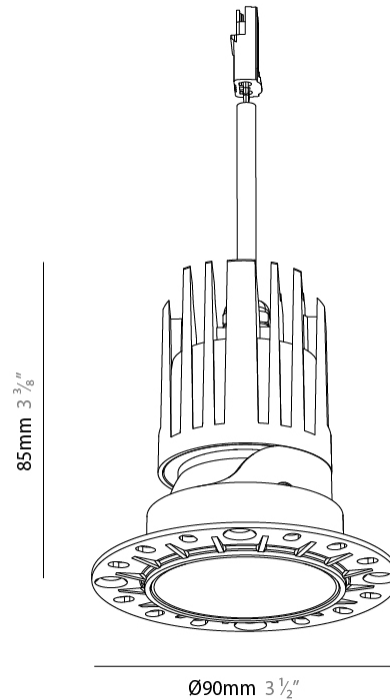

GENERAL

Series: Bioniq Evo
Partner: Prolicht
Division: Architectural
Installation: Trimless
Product Type: Downlight
Mounting Location: Ceiling
Light Distribution: Adjustable / Direct

PHYSICAL

Aperture Sizes - Downlights: 2"
Shape: Round
Diameter (mm): 90
Diameter (in): 3 1/2
Height (mm): 85
Depth (mm): 100
Height (in): 3 3/8
Depth (in): 3 15/16
Ceiling Thickness (mm): 10 - 50
Ceiling Thickness (in): 3/8 - 1 15/16
Weight (kg): 0.8
Fixture Finish: SSR / BKV / CWI / CRY / HAB / UFT / ITA / RUA / FTG / MYG / LOD / PUS / FRO / FUP / KIA / POP / BLS / SPG / MEY / GOH / CHC / COM / ABZ / JAG / OBR / MOS / ROR
Fixture Material: Extruded Aluminum
Cut-out Measurements: Ø 55mm/2 3/16"

ELECTRICAL

Lamp Type: LED (Zhaga Standard)
Input Wattage (W): 9.2
Total Output Wattage (W): 8.2
Dimming: Non-dimming / DALI Dimming / MATTER Dimming
Driver Included: No
Driver Location: Remote
Driver Type: Constant Current - Universal
Driver Class: Class 2
Constant Current (MA): 250mA
Upon Request: 0-10V Dimming / Phase Dimming

LED

Color Temperature (°K): 2400 / 2700 / 3000 / 3500 / 4000
Max. Delivered Lumen (lm): Max 922
Nominal Lumen (lm): 1456
CRI: >90 CRI
Efficiency (%): 100.7
Lamp Life (hrs): 50000

OPTICAL

Beam Angle: 24 / 32 / 46 / 56
Adjustability: Rotational 350° / Tilt 30°

RATINGS AND CERTIFICATIONS

Certified By: Certified for North American Standards
IP rating: IP65
Glare Rating: ≤ 10

PROJECT
TYPE
SPECIFIER
QUANTITY
DATE